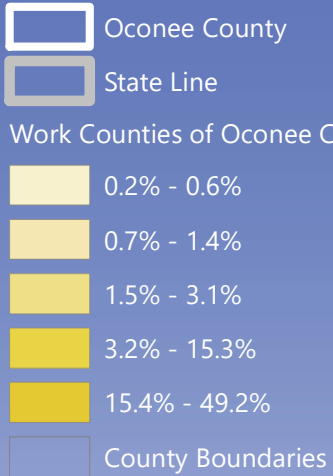

Top 25 Work Counties of Oconee County Residents