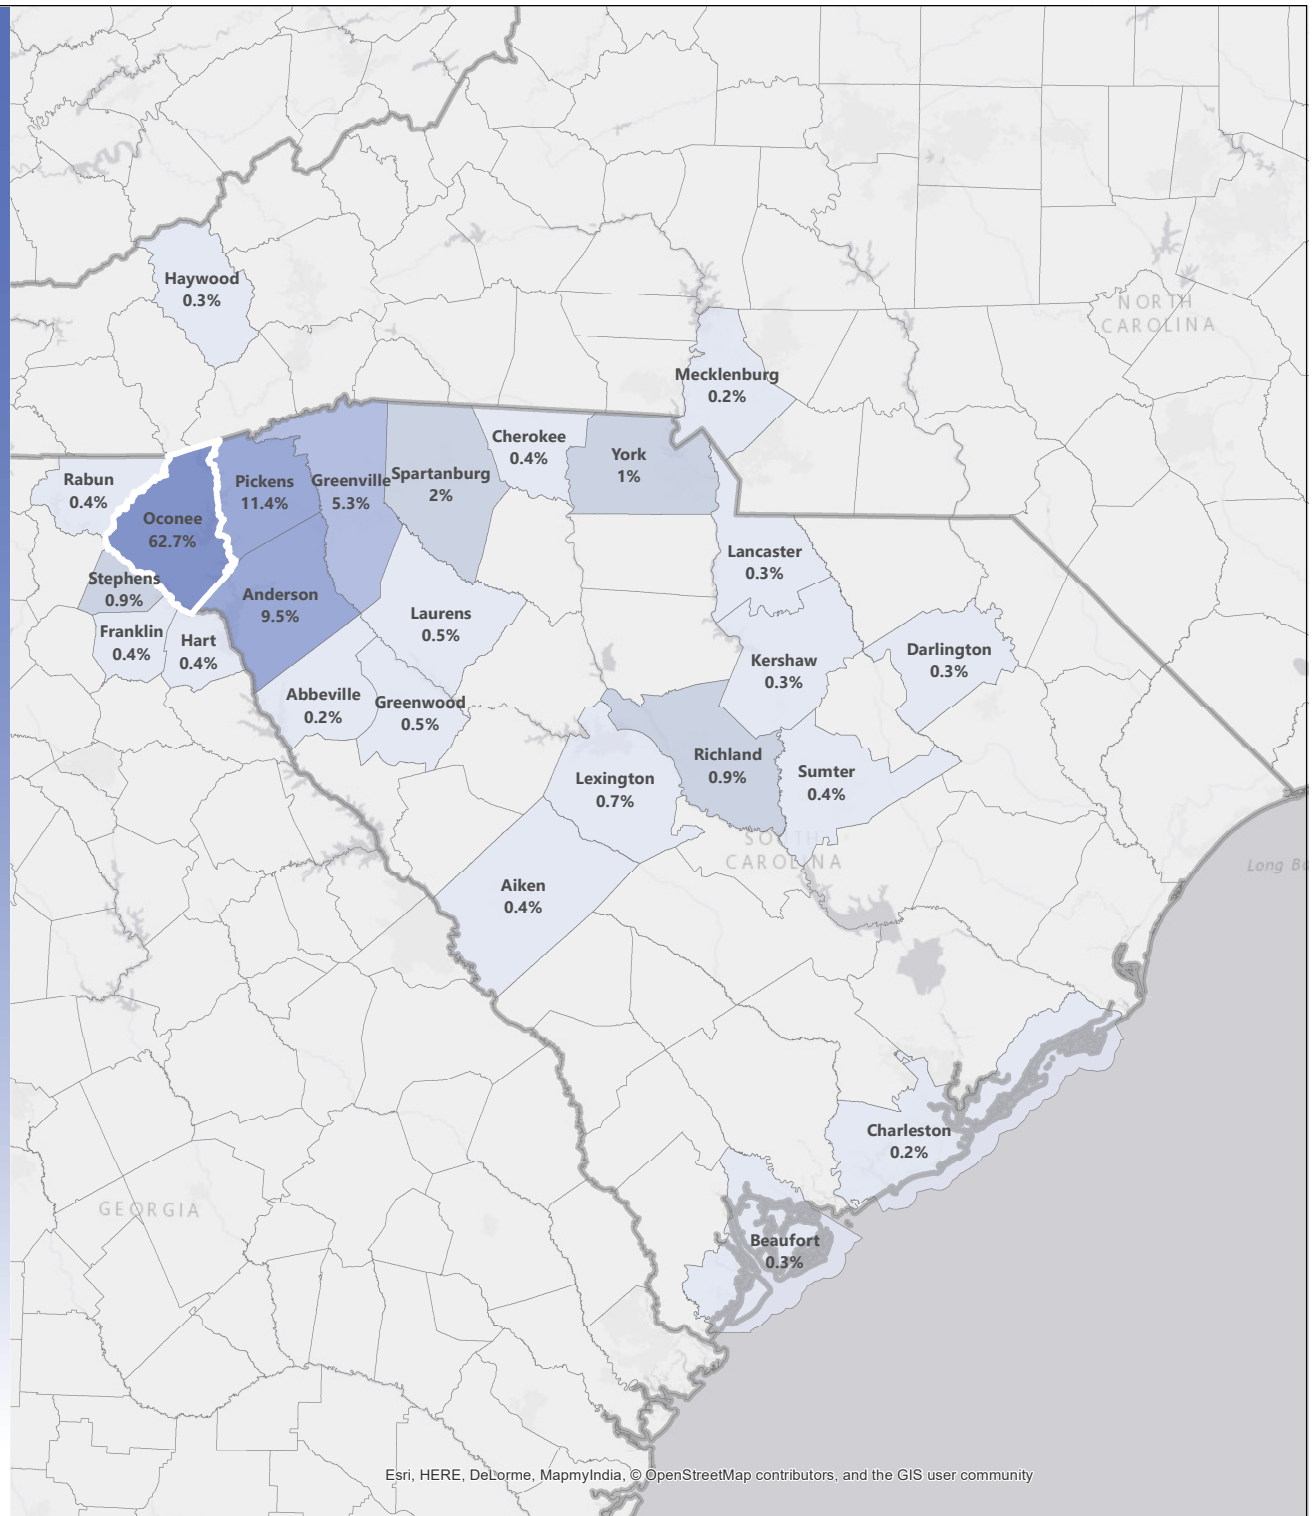

Top 25 Home Counties of Oconee County Workers

 Oconee County

 State Line

Home Counties of Oconee County Workers

 0.2% - 0.7%

 0.8% - 2.0%

 2.1% - 5.3%

 5.4% - 11.4%

 11.5% - 62.7%

 County Boundaries

Source: Longitudinal Employer-Household Dynamics, US Census Bureau (2015 data)

This map is a product of the InfoMentum Suite of Services, developed by the SC Appalachian Council of Governments (SCACOG). Every reasonable effort has been made to ensure the accuracy of this information; however, the SCACOG, EDIS Partnership, and the Oconee Economic Alliance expressly disclaim all liability with regard to use of this map.

Top 25 Work Counties of Oconee County Residents

Source: Longitudinal Employer-Household Dynamics, US Census Bureau (2015 data)

This map is a product of the InfoMentum Suite of Services, developed by the SC Appalachian Council of Governments (SCACOG). Every reasonable effort has been made to ensure the accuracy of this information; however, the SCACOG, EDIS Partnership, and the Oconee Economic Alliance expressly disclaim all liability with regard to use of this map.